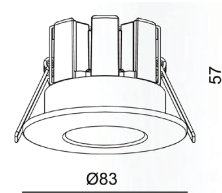

Fire Rated Downlight With Satin Nickel

7W VT-7077-SN

SKU: 1419 - 3000K Warm White   3800157630375
SKU: 1420 - 4000K Day White   3800157630382
SKU: 1421 - 6400K White   3800157630399

QUICK CONNECTOR

Optional Bezel Changeable:

Chrome SKU- 1423

Voltage/Frequency:	AC:220-240V,50Hz
Lumens:	600lm
LED Type:	COB
Body Type:	Aluminium Alloy & Iron
Beam Angle:	38°

Life Span:	30,000 Hours
Unit Size:	Ø85x52mm
Cutting Size:	Ø72mm
IP Rating:	IP65
Box Qty:	50 Pcs