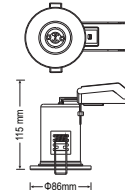

90 MIN
Fire Rated

IP65 RATING

Fire Rated Fitting-GU10

SKU: 3683 EAN: 3800157626880

Model:	VT-702-SN
Base:	GU10
Material:	Steel
Shape:	Round
Color of Fxture:	Satin Nickel

IP Rating:	IP65
Dimension:	Ø86mmx115mm
Cutting Size:	65mm
Box Qty:	40 Pcs