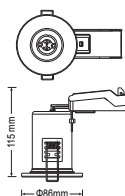

90 MIN
Fire Rated

IP65 RATING

Fire Rated Fitting-GU10

SKU: 3684 EAN: 3800157626897

Model:	VT-702-W
Base:	GU10
Material:	Steel
Shape:	Round
Color of Fxture:	White

IP Rating:	IP65
Dimension:	Ø86mmx115mm
Cutting Size:	65mm
Box Qty:	40 Pcs