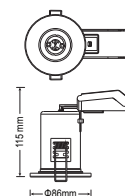

90 MIN
Fire Rated

IP65 RATING